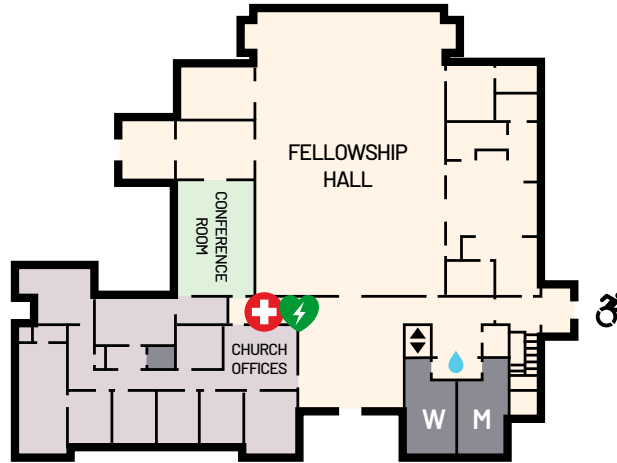

Guests Park Here!

PARKING

Wednesday Bible Study & Prayer
6pm

Rooted Kids Ministry Check-In
Sunday Mornings & Wednesdays at 6:00pm

HANDICAP PARKING

PLAY-GROUND

GUEST PARKING

FELLOWSHIP HALL & OFFICES

EDUCATION BUILDING

Music Ministry
Wednesdays:
Orchestra Practice at 6:00pm & Choir Practice at 7:15pm

FLOYD ST

FIRST BAPTIST COVINGTON

First Aid Kit

Defibulator

Water Fountain

Elevator

SECOND FLOOR

FELLOWSHIP HALL & CHURCH OFFICES

CHILDREN'S BUILDING

EDUCATION BUILDING

SANCTUARY

SECOND FLOOR