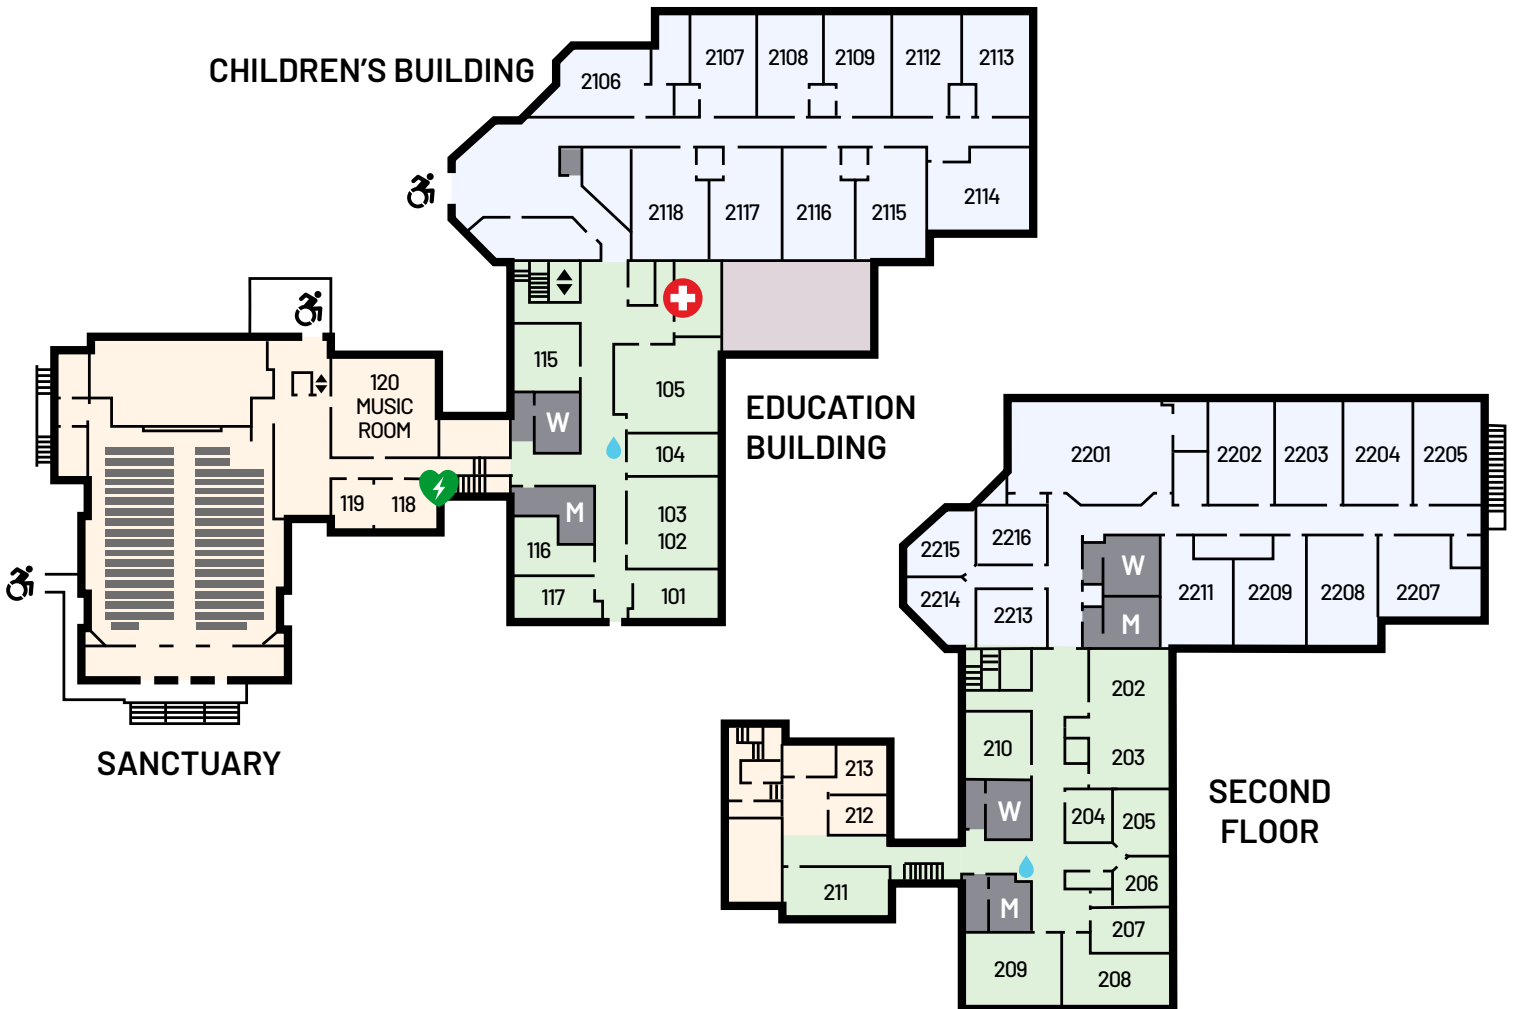

Guests Park Here!

PARKING

Wednesday Bible Study & Prayer
6pm

Rooted Kids Ministry Check-In
Sunday Mornings & Wednesdays at 6:00pm

HANDICAP PARKING

PLAY-GROUND

GUEST PARKING

FELLOWSHIP HALL & OFFICES

SECOND FLOOR

FELLOWSHIP HALL & CHURCH OFFICES

CHILDREN'S BUILDING

EDUCATION BUILDING

SANCTUARY

SECOND FLOOR